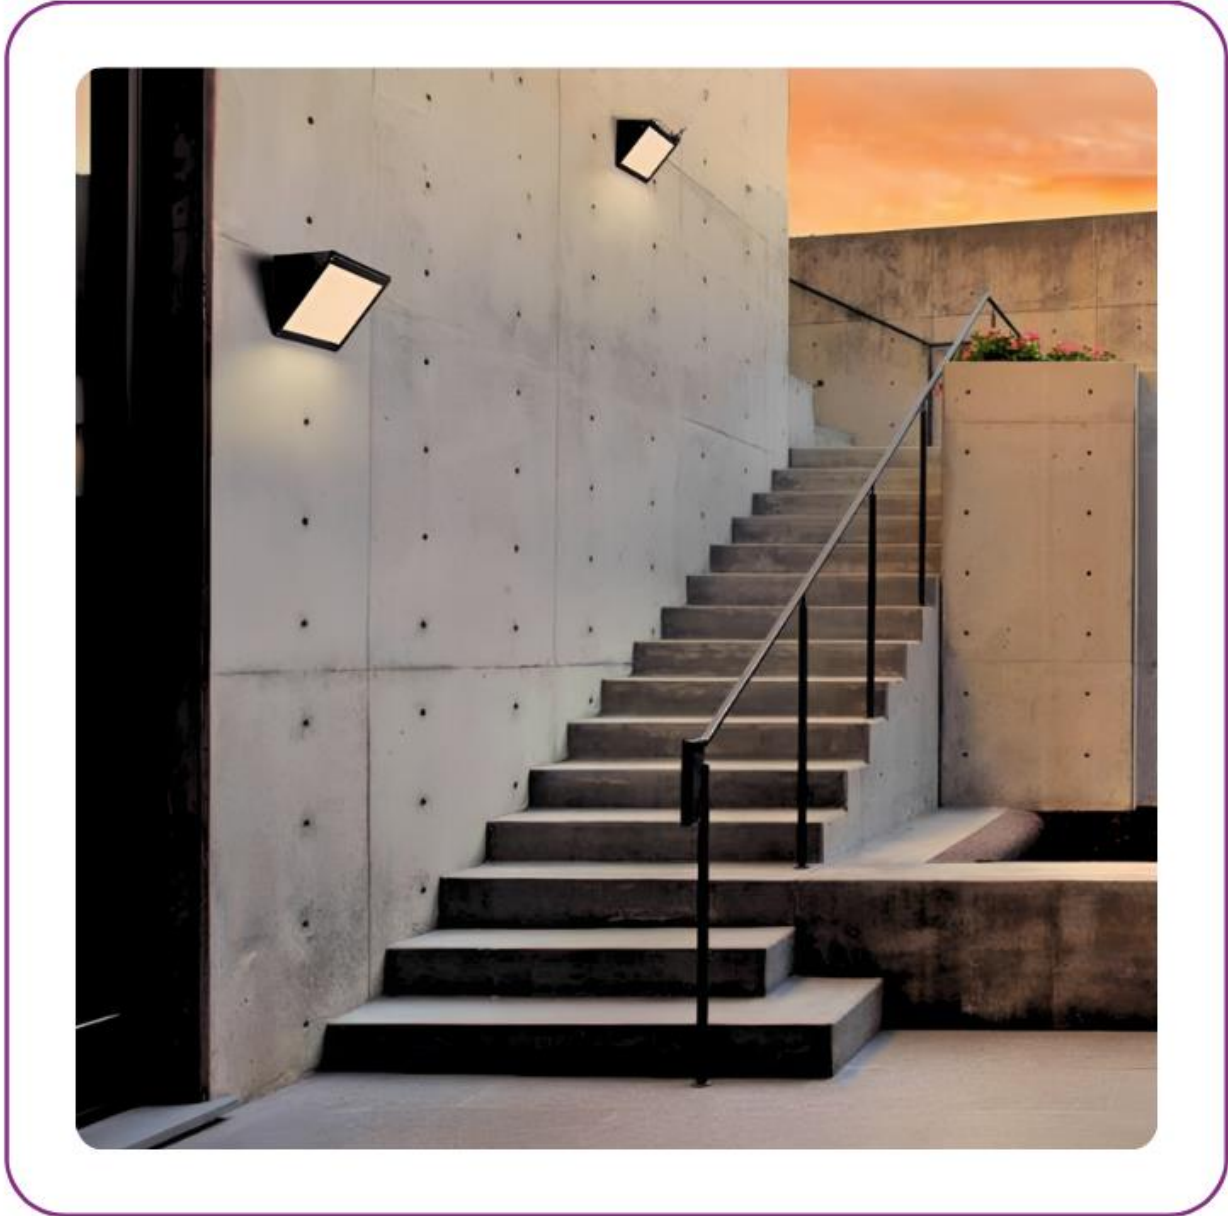

PRODUCT APPLICATION PHOTOS

Actwell Trading reserves the right to make revisions and updates.
If you have any enquiries please consult an Actwell Lighting Representative