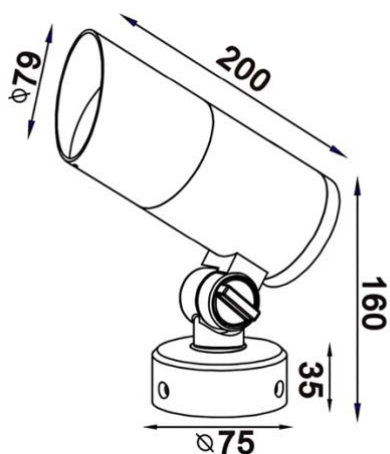

PRODUCT NAME	
<b>ECHO SM</b>	
<b>Description</b>	Modern Adjustable, Spotlighter with Optional Stake Attachment, High Powered, 24V Low Voltage, Antiglare Snoot with Honeycomb Louver, Tilttable and Rotatable LED Spotlight
<b>Materials</b>	Anodized Aluminium Body and Spike, Tempered Glass with Optical Reflector efficiency>90%, IP68 Rated PVC PG-9 9mm Cable Gland, Stainless Steel Screws
<b>Dimensions</b>	Head Diameter: 79mm; Head Height: 200mm; Base Diameter: 75mm
<b>Driver</b>	24V Remote LED Driver
<b>Luminaire Details</b>	15W COB LED, 3000K,4000K Available, CRI>90, Beam Angle: 23°, 45°, 60°, SDCM>3,1650 Lumens, 1450 Luminaire Luminous Flux at 3000K
<b>Ratings</b>	IP65   IK07
<b>Rated Life</b>	5yr Warranty   L80 B10: 68,000hrs <i>Environmental Impact: Luminaire &gt; 95% Recyclable, Fitting Under Actwell Revitalisation Program to Refit Parts to End Waste</i>
<b>Installation</b>	Inground/Surface Mounted Spotlight

DIMENSION LINE DIAGRAM

Actwell Trading reserves the right to make revisions and updates.  
If you have any enquiries please consult an Actwell Lighting Representative

PRODUCT APPLICATION PHOTOS

Actwell Trading reserves the right to make revisions and updates.  
If you have any enquiries please consult an Actwell Lighting Representative