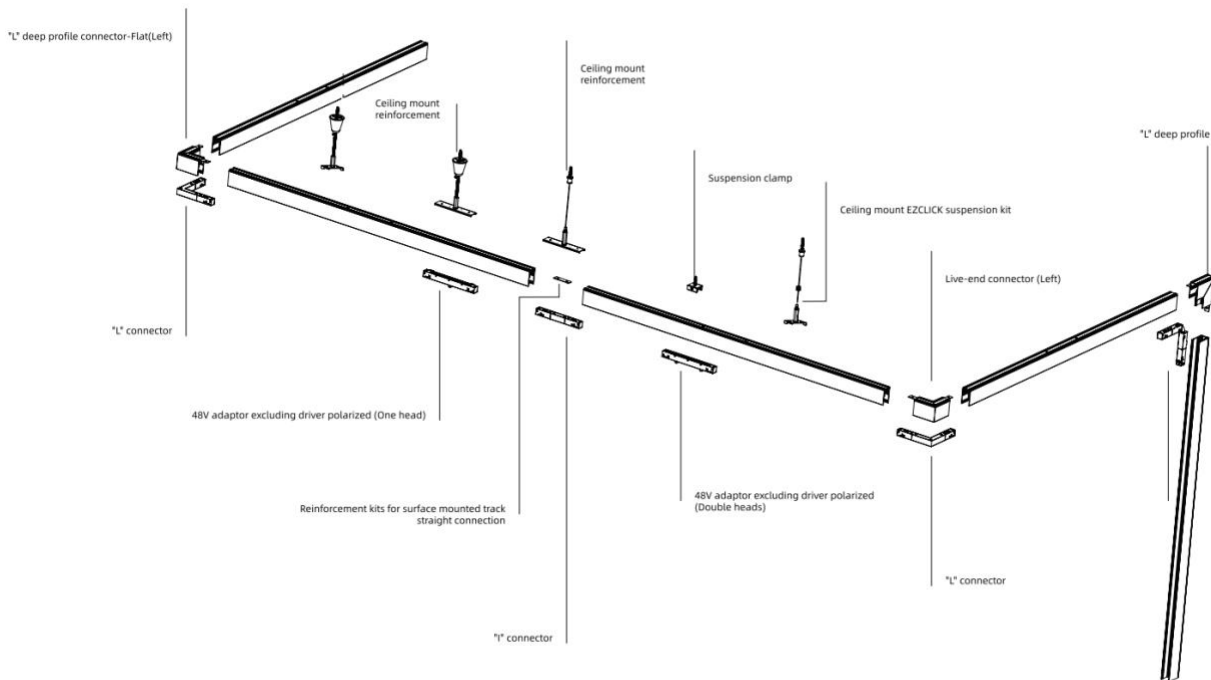

+61 2 9638 3333

enquiries@actwelllighting.com.au

PRODUCT NAME	
DUPONT SCORE 15, DUPONT SCORE 30	
Description	The Dupont Score series offers a range of linear track light wattage options with specific degree beam angles. Mounted within a 48V magnetic track system, the Dupont track series offers flexibility and modification suitable for diverse applications.
Materials	Die Cast Aluminium Alloy Body and Trim, PVC Track Insert Clear Tempered Glass Diffuser
Dimensions	Dupont Score 15 - Length: 300mm Dupont Score 30 - Length: 600mm
Driver	Remote 48V LED Driver
Luminaire Details	15W/30W Option, 2700K/3000K/4000K Available, CRI>90, Beam Angle: 12°/24°/38°, SDCM<3, 1650 Lumens, 3300 Luminous Flux at 3000K 15W 38° Spot Lens
Ratings	IP20
Rated Life	5yr Warranty LM80 B10: 68,000 hrs <i>Environmental Impact: Luminaire > 95% Recyclable, Fitting Under Actwell Revitalisation Program to Refit Parts to End Waste</i>
Installation	Track Mounted

DIMENSION LINE DIAGRAM

Actwell Trading reserves the right to make revisions and updates.
If you have any enquiries please consult an Actwell Lighting Representative

TRACK MOUNT OPTIONS

Actwell Trading reserves the right to make revisions and updates.
If you have any enquiries please consult an Actwell Lighting Representative

TRACK PARTS

Actwell Trading reserves the right to make revisions and updates.
If you have any enquiries please consult an Actwell Lighting Representative

Live-end connector(Left)

Flexible connector

Live-end connector(Right)

"L" Profile connector-Flat(Left)

End cap

"L" Profile connector-Flat(Right)

"I" connector

"L" Profile connector-Stereo

"L" connector

Suspension clamp

Actwell Trading reserves the right to make revisions and updates.
If you have any enquiries please consult an Actwell Lighting Representative