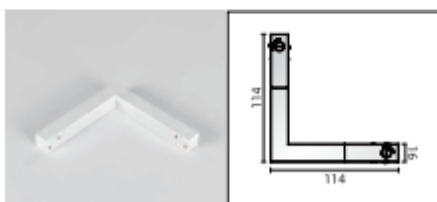

"L" Profile connector-Flat(Left)

End cap

"L" Profile connector-Flat(Right)

"I" connector

"L" Profile connector-Stereo

"L" connector

Suspension clamp

Actwell Trading reserves the right to make revisions and updates.
If you have any enquiries please consult an Actwell Lighting Representative

Ceiling mount, EZCLICK suspension kit with 1m rod

Metal strip (880mm)

Ceiling mount, EZCLICK suspension kit with 1.5m wire

Reinforcement kit for surface mounted track straight connection

Ceiling mount reinforcement kit with 1m rod