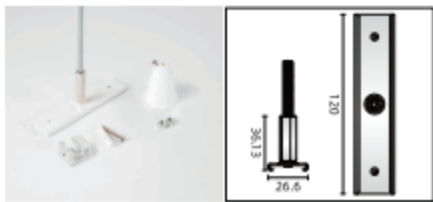

"L" Profile connector-Flat(Left)

End cap

"L" Profile connector-Flat(Right)

"I" connector

"L" Profile connector-Stereo

"L" connector

Suspension clamp

Actwell Trading reserves the right to make revisions and updates.
If you have any enquiries please consult an Actwell Lighting Representative

Ceiling mount, EZCLICK suspension kit with 1m rod

Metal strip (880mm)

Ceiling mount, EZCLICK suspension kit with 1.5m wire

Reinforcement kit for surface mounted track straight connection

Ceiling mount reinforcement kit with 1m rod

Ceiling mount reinforcement kit with 1.5m wire

Track cover strip

Actwell Trading reserves the right to make revisions and updates.
If you have any enquiries please consult an Actwell Lighting Representative