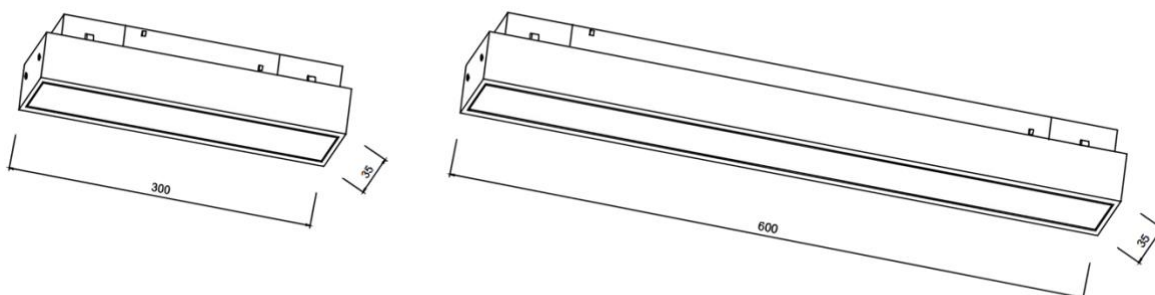

+61 2 9638 3333

enquiries@actwelllighting.com.au

PRODUCT NAME	
DUPONT SCORE 15, DUPONT SCORE 30	
Description	The Dupont Score series offers a range of linear track light wattage options with specific degree beam angles. Mounted within a 48V magnetic track system, the Dupont track series offers flexibility and modification suitable for diverse applications.
Materials	Die Cast Aluminium Alloy Body and Trim, PVC Track Insert Clear Tempered Glass Diffuser
Dimensions	Dupont Score 15 - Length: 300mm Dupont Score 30 - Length: 600mm
Driver	Remote 48V LED Driver
Luminaire Details	15W/30W Option, 2700K/3000K/4000K Available, CRI>90, Beam Angle: 12°/24°/38°, SDCM<3, 1650 Lumens, 3300 Luminous Flux at 3000K 15W 38° Spot Lens
Ratings	IP20
Rated Life	5yr Warranty LM80 B10: 68,000 hrs <i>Environmental Impact: Luminaire > 95% Recyclable, Fitting Under Actwell Revitalisation Program to Refit Parts to End Waste</i>
Installation	Track Mounted

DIMENSION LINE DIAGRAM

Actwell Trading reserves the right to make revisions and updates.
If you have any enquiries please consult an Actwell Lighting Representative

TRACK MOUNT OPTIONS

Actwell Trading reserves the right to make revisions and updates.
If you have any enquiries please consult an Actwell Lighting Representative