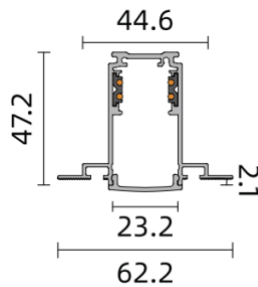

+61 2 9638 3333

enquiries@actwelllighting.com.au

PRODUCT NAME	
DUPONT SCORE 15, DUPONT SCORE 30	
Description	The Dupont Score series offers a range of linear track light wattage options with specific degree beam angles. Mounted within a 48V magnetic track system, the Dupont track series offers flexibility and modification suitable for diverse applications.
Materials	Die Cast Aluminium Alloy Body and Trim, PVC Track Insert Clear Tempered Glass Diffuser
Dimensions	Dupont Score 15 - Length: 300mm Dupont Score 30 - Length: 600mm
Driver	Remote 48V LED Driver
Luminaire Details	15W/30W Option, 2700K/3000K/4000K Available, CRI>90, Beam Angle: 12°/24°/38°, SDCM<3, 1650 Lumens, 3300 Luminous Flux at 3000K 15W 38° Spot Lens
Ratings	IP20
Rated Life	5yr Warranty LM80 B10: 68,000 hrs <i>Environmental Impact: Luminaire > 95% Recyclable, Fitting Under Actwell Revitalisation Program to Refit Parts to End Waste</i>
Installation	Track Mounted

AW4153TR-(Lens Option)-(Wattage)-(Temperature)-(Beam Angle)-(Dimming)

Example: AW4152TR-SP-15W-4K-24°-ND

All Track Configurations to be Provided for Design and Quotation

OPTIONS

Lens Option	Wattage	Temperature	Beam Angle	Dimming
SP (Spot)	15W	2.7K (2700K)	12°	ND (Non-Dim)
FR (Frosted)	30W	3K (3000K)	24°	DD (DALI-Dim)
RE (Recessed)		4K (4000K)	38°	

DIMENSION LINE DIAGRAM

Actwell Trading reserves the right to make revisions and updates.
If you have any enquiries please consult an Actwell Lighting Representative

TRACK MOUNT OPTIONS

Actwell Trading reserves the right to make revisions and updates.
If you have any enquiries please consult an Actwell Lighting Representative