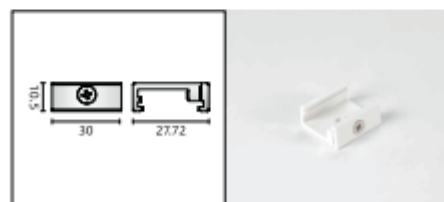

+61 2 9638 3333

enquiries@actwelllighting.com.au

PRODUCT NAME	
DUPONT SCORE 15, DUPONT SCORE 30	
Description	The Dupont Score series offers a range of linear track light wattage options with specific degree beam angles. Mounted within a 48V magnetic track system, the Dupont track series offers flexibility and modification suitable for diverse applications.
Materials	Die Cast Aluminium Alloy Body and Trim, PVC Track Insert Clear Tempered Glass Diffuser
Dimensions	Dupont Score 15 - Length: 300mm Dupont Score 30 - Length: 600mm
Driver	Remote 48V LED Driver
Luminaire Details	15W/30W Option, 2700K/3000K/4000K Available, CRI>90, Beam Angle: 12°/24°/38°, SDCM<3, 1650 Lumens, 3300 Luminous Flux at 3000K 15W 38° Spot Lens
Ratings	IP20
Rated Life	5yr Warranty LM80 B10: 68,000 hrs <i>Environmental Impact: Luminaire > 95% Recyclable, Fitting Under Actwell Revitalisation Program to Refit Parts to End Waste</i>
Installation	Track Mounted

"L" Profile connector-Flat(Left)

End cap

"L" Profile connector-Flat(Right)

"I" connector

"L" Profile connector-Stereo

"L" connector

Suspension clamp

Actwell Trading reserves the right to make revisions and updates.
If you have any enquiries please consult an Actwell Lighting Representative

Ceiling mount, EZCLICK suspension kit with 1m rod

Metal strip (880mm)

Ceiling mount, EZCLICK suspension kit with 1.5m wire

Reinforcement kit for surface mounted track straight connection

Ceiling mount reinforcement kit with 1m rod