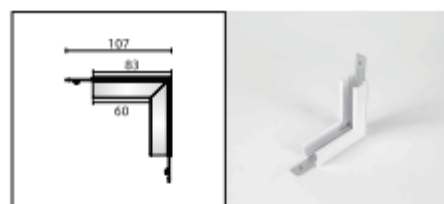

TRACK PARTS

Actwell Trading reserves the right to make revisions and updates.
If you have any enquiries please consult an Actwell Lighting Representative

Live-end connector(Left)

Flexible connector

Live-end connector(Right)

"L" Profile connector-Flat(Left)

End cap

"L" Profile connector-Flat(Right)

"I" connector

"L" Profile connector-Stereo

"L" connector

Suspension clamp

Actwell Trading reserves the right to make revisions and updates.
If you have any enquiries please consult an Actwell Lighting Representative

Ceiling mount, EZCLICK suspension kit with 1m rod

Metal strip (880mm)

Ceiling mount, EZCLICK suspension kit with 1.5m wire

Reinforcement kit for surface mounted track straight connection

Ceiling mount reinforcement kit with 1m rod