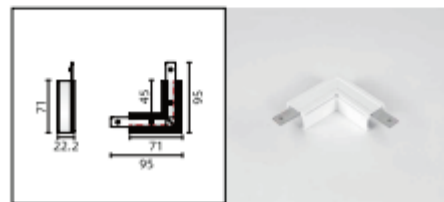

TRACK PARTS

Actwell Trading reserves the right to make revisions and updates.
If you have any enquiries please consult an Actwell Lighting Representative

Live-end connector(Left)

Flexible connector

Live-end connector(Right)

"L" Profile connector-Flat(Left)

End cap

"L" Profile connector-Flat(Right)

"I" connector

"L" Profile connector-Stereo

"L" connector

Suspension clamp

Actwell Trading reserves the right to make revisions and updates.
If you have any enquiries please consult an Actwell Lighting Representative