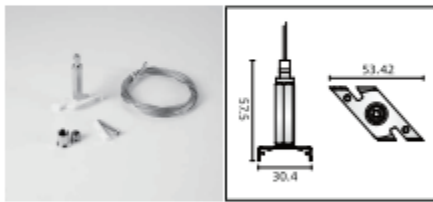

TRACK PARTS

Actwell Trading reserves the right to make revisions and updates.
If you have any enquiries please consult an Actwell Lighting Representative

Live-end connector(Left)

Flexible connector

Live-end connector(Right)

"L" Profile connector-Flat(Left)

End cap

"L" Profile connector-Flat(Right)

"I" connector

"L" Profile connector-Stereo

"L" connector

Suspension clamp

Actwell Trading reserves the right to make revisions and updates.
If you have any enquiries please consult an Actwell Lighting Representative

Ceiling mount, EZCLICK suspension kit with 1m rod

Metal strip (880mm)

Ceiling mount, EZCLICK suspension kit with 1.5m wire

Reinforcement kit for surface mounted track straight connection

Ceiling mount reinforcement kit with 1m rod