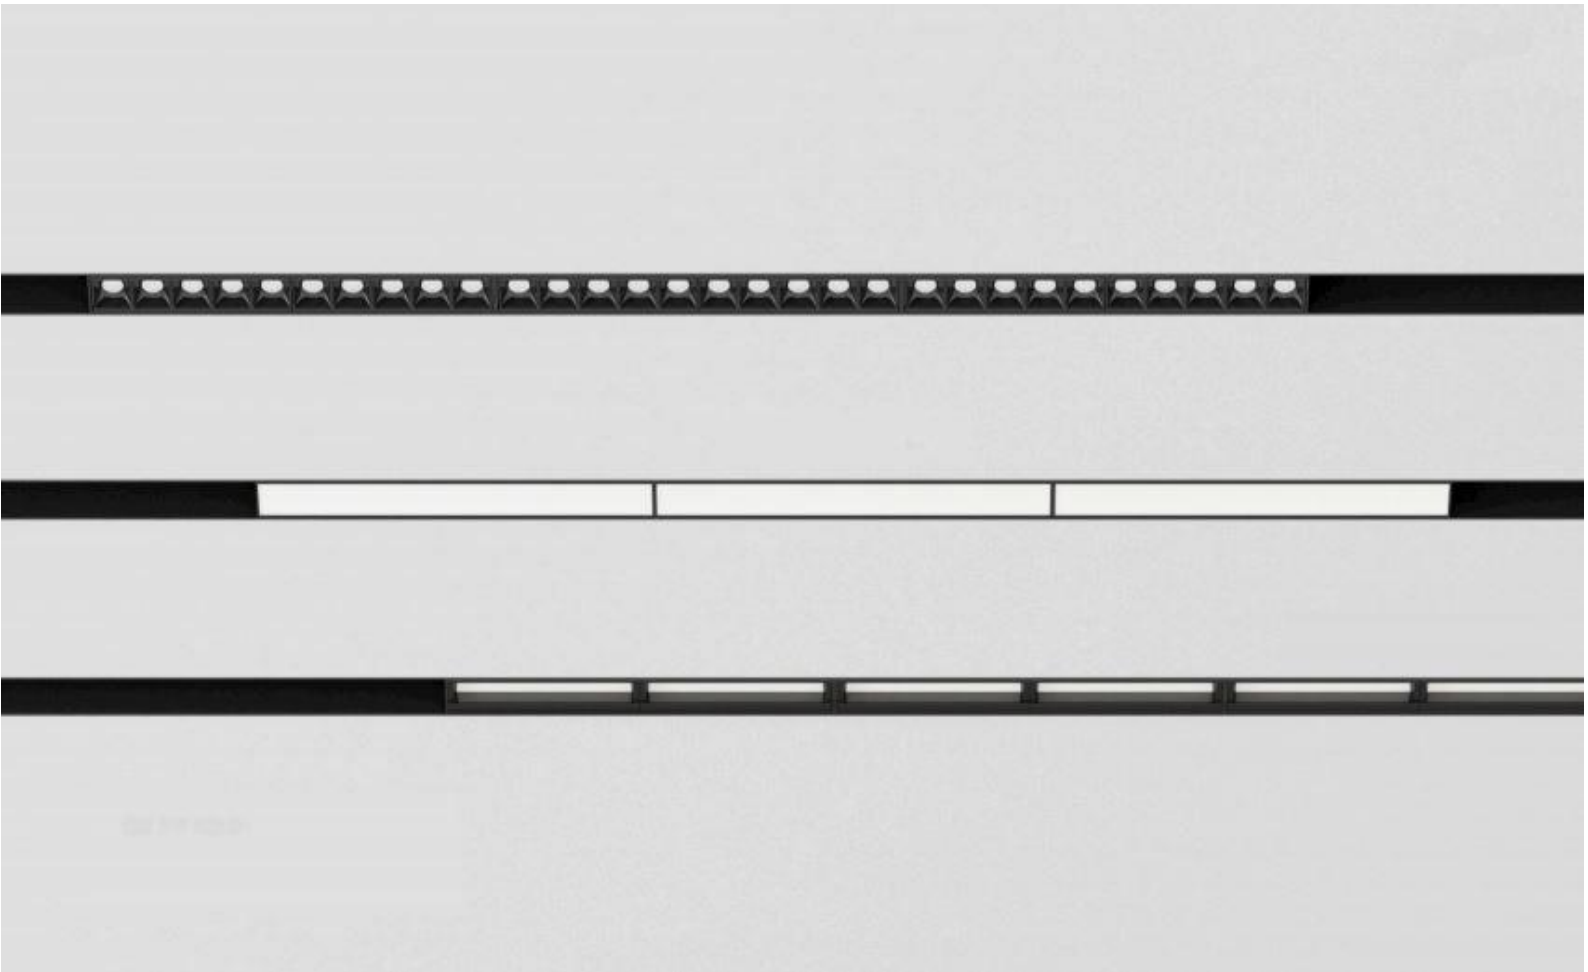

ACTWELL

LIGHTING

TECHNICAL INFORMATION
AW4152TR AW4153TR
DUPONT SCORE SERIES

APPLICATION AREA

Commercial

Educational Facilities

Hospitality

Shopping Centers

+61 2 9638 3333

enquiries@actwelllighting.com.au

PRODUCT NAME	
DUPONT SCORE 15, DUPONT SCORE 30	
Description	The Dupont Score series offers a range of linear track light wattage options with specific degree beam angles. Mounted within a 48V magnetic track system, the Dupont track series offers flexibility and modification suitable for diverse applications.
Materials	Die Cast Aluminium Alloy Body and Trim, PVC Track Insert Clear Tempered Glass Diffuser
Dimensions	Dupont Score 15 - Length: 300mm Dupont Score 30 - Length: 600mm
Driver	Remote 48V LED Driver
Luminaire Details	15W/30W Option, 2700K/3000K/4000K Available, CRI>90, Beam Angle: 12°/24°/38°, SDCM<3, 1650 Lumens, 3300 Luminous Flux at 3000K 15W 38° Spot Lens
Ratings	IP20
Rated Life	5yr Warranty LM80 B10: 68,000 hrs <i>Environmental Impact: Luminaire > 95% Recyclable, Fitting Under Actwell Revitalisation Program to Refit Parts to End Waste</i>
Installation	Track Mounted