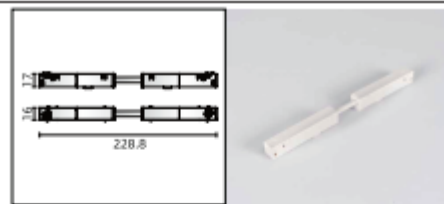

+61 2 9638 3333

enquiries@actwelllighting.com.au

PRODUCT NAME	
DUPONT SCORE 15, DUPONT SCORE 30	
Description	The Dupont Score series offers a range of linear track light wattage options with specific degree beam angles. Mounted within a 48V magnetic track system, the Dupont track series offers flexibility and modification suitable for diverse applications.
Materials	Die Cast Aluminium Alloy Body and Trim, PVC Track Insert Clear Tempered Glass Diffuser
Dimensions	Dupont Score 15 - Length: 300mm Dupont Score 30 - Length: 600mm
Driver	Remote 48V LED Driver
Luminaire Details	15W/30W Option, 2700K/3000K/4000K Available, CRI>90, Beam Angle: 12°/24°/38°, SDCM<3, 1650 Lumens, 3300 Luminous Flux at 3000K 15W 38° Spot Lens
Ratings	IP20
Rated Life	5yr Warranty LM80 B10: 68,000 hrs <i>Environmental Impact: Luminaire > 95% Recyclable, Fitting Under Actwell Revitalisation Program to Refit Parts to End Waste</i>
Installation	Track Mounted

DIMENSION LINE DIAGRAM

Actwell Trading reserves the right to make revisions and updates.
If you have any enquiries please consult an Actwell Lighting Representative

TRACK MOUNT OPTIONS

Actwell Trading reserves the right to make revisions and updates.
If you have any enquiries please consult an Actwell Lighting Representative

TRACK PARTS

Actwell Trading reserves the right to make revisions and updates.
If you have any enquiries please consult an Actwell Lighting Representative

Live-end connector(Left)

Flexible connector

Live-end connector(Right)