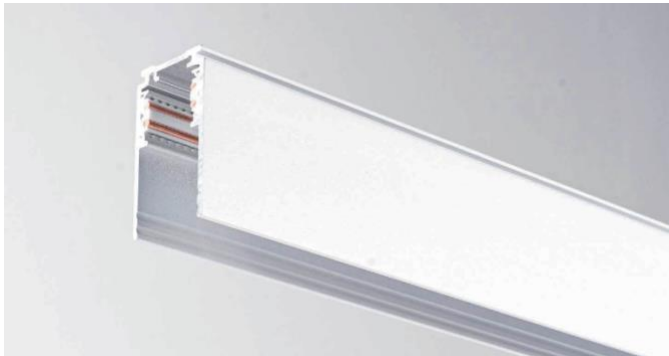

TRACK MOUNT OPTIONS

Actwell Trading reserves the right to make revisions and updates.
If you have any enquiries please consult an Actwell Lighting Representative