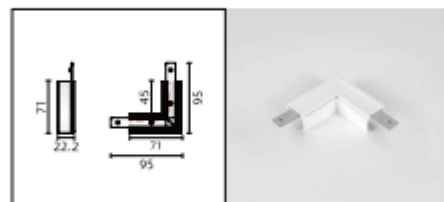

TRACK PARTS

Actwell Trading reserves the right to make revisions and updates.
If you have any enquiries please consult an Actwell Lighting Representative

Live-end connector(Left)

Flexible connector

Live-end connector(Right)

"L" Profile connector-Flat(Left)

End cap

"L" Profile connector-Flat(Right)

"I" connector

"L" Profile connector-Stereo

"L" connector

Suspension clamp

Actwell Trading reserves the right to make revisions and updates.
If you have any enquiries please consult an Actwell Lighting Representative