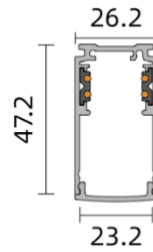

+61 2 9638 3333

enquiries@actwelllighting.com.au

PRODUCT NAME	
DUPONT SCORE 15, DUPONT SCORE 30	
Description	The Dupont Score series offers a range of linear track light wattage options with specific degree beam angles. Mounted within a 48V magnetic track system, the Dupont track series offers flexibility and modification suitable for diverse applications.
Materials	Die Cast Aluminium Alloy Body and Trim, PVC Track Insert Clear Tempered Glass Diffuser
Dimensions	Dupont Score 15 - Length: 300mm Dupont Score 30 - Length: 600mm
Driver	Remote 48V LED Driver
Luminaire Details	15W/30W Option, 2700K/3000K/4000K Available, CRI>90, Beam Angle: 12°/24°/38°, SDCM<3, 1650 Lumens, 3300 Luminous Flux at 3000K 15W 38° Spot Lens
Ratings	IP20
Rated Life	5yr Warranty LM80 B10: 68,000 hrs <i>Environmental Impact: Luminaire > 95% Recyclable, Fitting Under Actwell Revitalisation Program to Refit Parts to End Waste</i>
Installation	Track Mounted

AW4153TR-(Lens Option)-(Wattage)-(Temperature)-(Beam Angle)-(Dimming)

Example: AW4152TR-SP-15W-4K-24°-ND

All Track Configurations to be Provided for Design and Quotation

OPTIONS

Lens Option	Wattage	Temperature	Beam Angle	Dimming
SP (Spot)	15W	2.7K (2700K)	12°	ND (Non-Dim)
FR (Frosted)	30W	3K (3000K)	24°	DD (DALI-Dim)
RE (Recessed)		4K (4000K)	38°	

DIMENSION LINE DIAGRAM

Actwell Trading reserves the right to make revisions and updates.
If you have any enquiries please consult an Actwell Lighting Representative

TRACK MOUNT OPTIONS

Actwell Trading reserves the right to make revisions and updates.
If you have any enquiries please consult an Actwell Lighting Representative

TRACK PARTS

Actwell Trading reserves the right to make revisions and updates.
If you have any enquiries please consult an Actwell Lighting Representative

Live-end connector(Left)

Flexible connector

Live-end connector(Right)