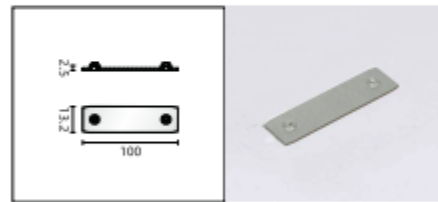

"L" Profile connector-Flat(Left)

End cap

"L" Profile connector-Flat(Right)

"I" connector

"L" Profile connector-Stereo

"L" connector

Suspension clamp

Actwell Trading reserves the right to make revisions and updates.
If you have any enquiries please consult an Actwell Lighting Representative

Ceiling mount, EZCLICK suspension kit with 1m rod

Metal strip (880mm)

Ceiling mount, EZCLICK suspension kit with 1.5m wire

Reinforcement kit for surface mounted track straight connection

Ceiling mount reinforcement kit with 1m rod