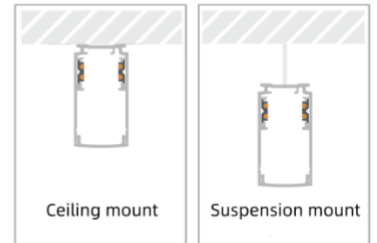

TRACK MOUNT OPTIONS

Actwell Trading reserves the right to make revisions and updates.
If you have any enquiries please consult an Actwell Lighting Representative