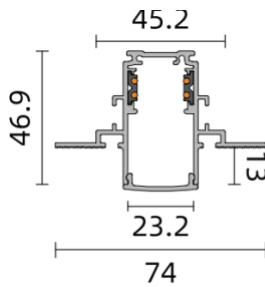

+61 2 9638 3333

enquiries@actwelllighting.com.au

PRODUCT NAME	
DUPONT SCORE 15, DUPONT SCORE 30	
Description	The Dupont Score series offers a range of linear track light wattage options with specific degree beam angles. Mounted within a 48V magnetic track system, the Dupont track series offers flexibility and modification suitable for diverse applications.
Materials	Die Cast Aluminium Alloy Body and Trim, PVC Track Insert Clear Tempered Glass Diffuser
Dimensions	Dupont Score 15 - Length: 300mm Dupont Score 30 - Length: 600mm
Driver	Remote 48V LED Driver
Luminaire Details	15W/30W Option, 2700K/3000K/4000K Available, CRI>90, Beam Angle: 12°/24°/38°, SDCM<3, 1650 Lumens, 3300 Luminous Flux at 3000K 15W 38° Spot Lens
Ratings	IP20
Rated Life	5yr Warranty LM80 B10: 68,000 hrs <i>Environmental Impact: Luminaire > 95% Recyclable, Fitting Under Actwell Revitalisation Program to Refit Parts to End Waste</i>
Installation	Track Mounted

AW4153TR-(Lens Option)-(Wattage)-(Temperature)-(Beam Angle)-(Dimming)

Example: AW4152TR-SP-15W-4K-24°-ND

All Track Configurations to be Provided for Design and Quotation

OPTIONS

Lens Option	Wattage	Temperature	Beam Angle	Dimming
SP (Spot)	15W	2.7K (2700K)	12°	ND (Non-Dim)
FR (Frosted)	30W	3K (3000K)	24°	DD (DALI-Dim)
RE (Recessed)		4K (4000K)	38°	

DIMENSION LINE DIAGRAM

Actwell Trading reserves the right to make revisions and updates.
If you have any enquiries please consult an Actwell Lighting Representative

TRACK MOUNT OPTIONS

Actwell Trading reserves the right to make revisions and updates.
If you have any enquiries please consult an Actwell Lighting Representative