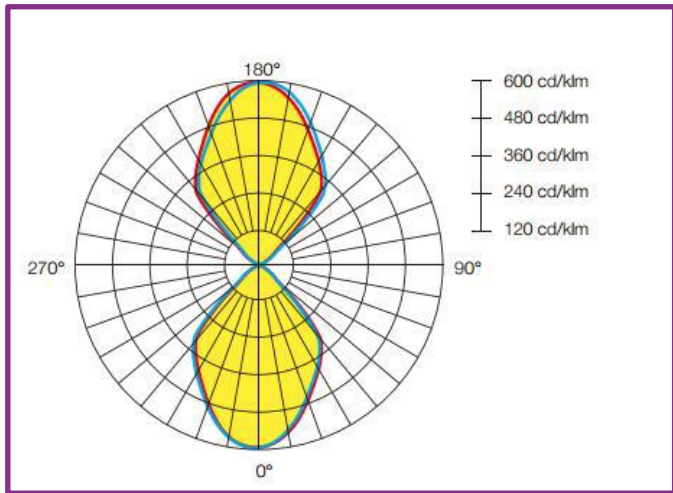

PHOTOMETRICS