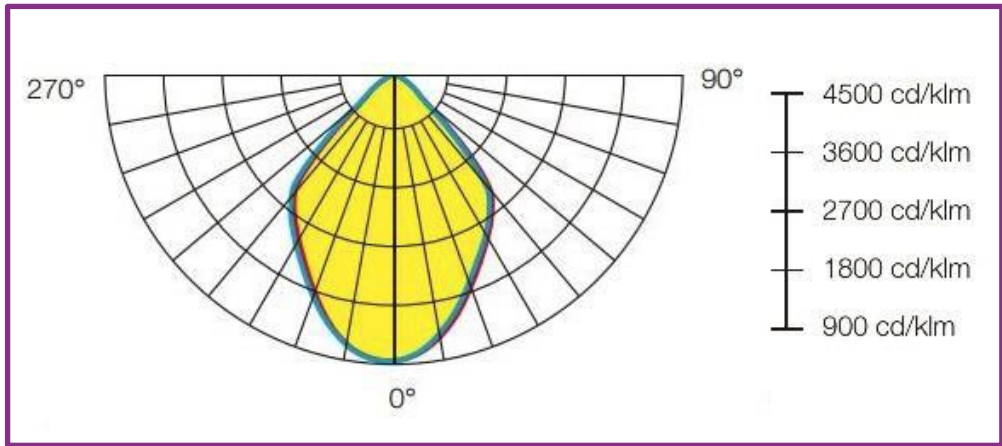

PHOTOMETRICS