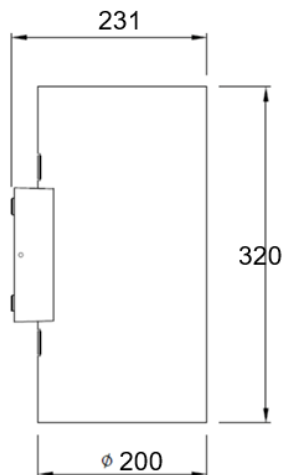

enquiries@actwellighting.com.au

PRODUCT NAME	
AETHON DOWN	
Description	Superior High Output Wall Luminaire. Robust and Built to Last. The Aethon is a 3 rd Generation Luminaire unmatched in design. Weatherproof, high corrosion resistance and impact rating. With a Colour Selection of inner Baffle Rings.
Materials	Die-Cast Aluminium Body & Frame with Anti-Ageing and UV Protected Powder coat and Pre-treated for External Use, PC Inner Baffle, Clear Strengthened and Tempered Glass Cover
Dimensions	Height: 320mm; Diameter: 200mm; Projection: 231mm
Driver	Integral LED Driver
Luminaire Details	40W COB LED, 2700K/3000K/4000K/5700K Available, Beam Angle: 25°/36°/60°, UGR<19, CRI>90, SDCM<3, 4600 Lumens, 4000 Luminaire Luminous Flux at 4000K 36°.
Ratings	IP65 IK08
Rated Life	5yr Warranty LM80 B10: 72,000 hrs <i>Environmental Impact: Luminaire > 95% Recyclable, Fitting Under Actwell Revitalisation Program to Refit Parts to End Waste</i>
Installation	Wall Mounted

Actwell Trading reserves the right to make revisions and updates.
If you have any enquiries please consult an Actwell Lighting Representative

ORDER CODE

AW6330-2EW-(Colour Finish)-(Baffle)-(Temperature)-(Beam Angle)-(Dimming)
 Example: AW6330-2EW-BK-SL-3K-60°-ND

DIMENSIONS LINE DIAGRAM

Actwell Trading reserves the right to make revisions and updates.
 If you have any enquiries please consult an Actwell Lighting Representative

PHOTOMETRICS

PRODUCT APPLICATION PHOTOS