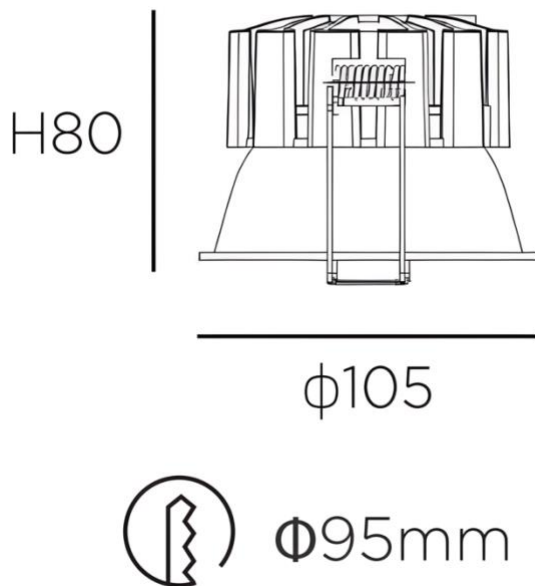

PRODUCT NAME	
WISP 15	
Description	The newest generation of LED luminaire lighting design and technology is presented within the Wisp series. The luminaire has superior CRI, glare, SDCM ratings. The Wisp lights are also IP65 weatherproof allowing for applications in high dust or wet areas.
Materials	Powder Coated Die Cast Aluminum Trim, Custom Engineered Parabolic Reflector for Even Light Distribution, PC Clear Diffuser
Dimensions	Diameter: 105mm; Height: 80mm; Cut Out: 95mm
Driver	350mA Remote LED Driver
Luminaire Details	10W/12W/15W Wattage Options Available, 2700K/3000K/4000K Available, CRI>95, Beam Angle: 15°/24°/36°/60°, SDCM<3, Tunable White Option, UGR<16. 2300 Lumens, 2000 Luminaire Luminous Flux at 15W 3000K 36°. Lumen Efficacy: 152Lm/W
Ratings	IP65 IC-4 IK05
Rated Life	5yr Warranty L80 B10: 63,000hrs <i>Environmentally Sustainable Replaceable LED Module</i> <i>Environmental Impact: Luminaire > 95% Recyclable, Fitting Under Actwell Revitalisation Program to Refit Parts to End Waste</i>
Installation	Recessed

Actwell Trading reserves the right to make revisions and updates.
If you have any enquiries please consult an Actwell Lighting Representative

ORDER CODE

AW84-2RD-(Colour Finish)-(Temperature)-(Wattage)-(Beam Angle)-(Dimming)

Example: AW84-2RD-WH-3K-10W-60°-ND

OPTIONS

Colour Finish	Temperature	Wattage	Beam Angle	Dimming
WH (White)	2.7K (2700K)	10W	15°	ND (Non-Dim)
BK (Black)	3K (3000K)	12W	24°	PH (Phase-Dim)
	4K (4000K)	15W	36°	DD (DALI-Dim)
			60°	Casambi

DIMENSION LINE DIAGRAM

Actwell Trading reserves the right to make revisions and updates.
If you have any enquiries please consult an Actwell Lighting Representative

PRODUCT APPLICATION PHOTOS