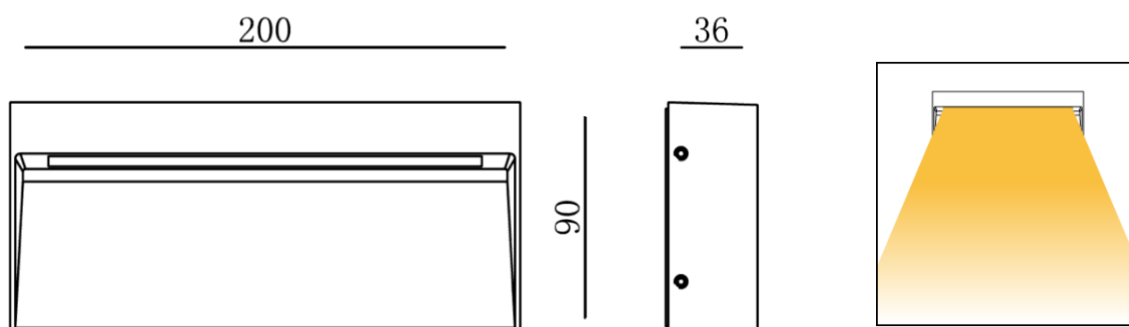

ORDER CODE

AW6326-2EW-(Colour Finish)-(Temperature)-(Dimming)

Example: AW6326-2EW-BK-3K-ND

OPTIONS

Colour Finish	Temperature	Dimming
WH (White)	2.7K (2700K)	ND (Non-Dim)
BK (Black)	3K (3000K)	DD (DALI-Dim)
	4K (4000K)	

DIMENSIONS LINE DIAGRAM

Actwell Trading reserves the right to make revisions and updates.
If you have any enquiries please consult an Actwell Lighting Representative